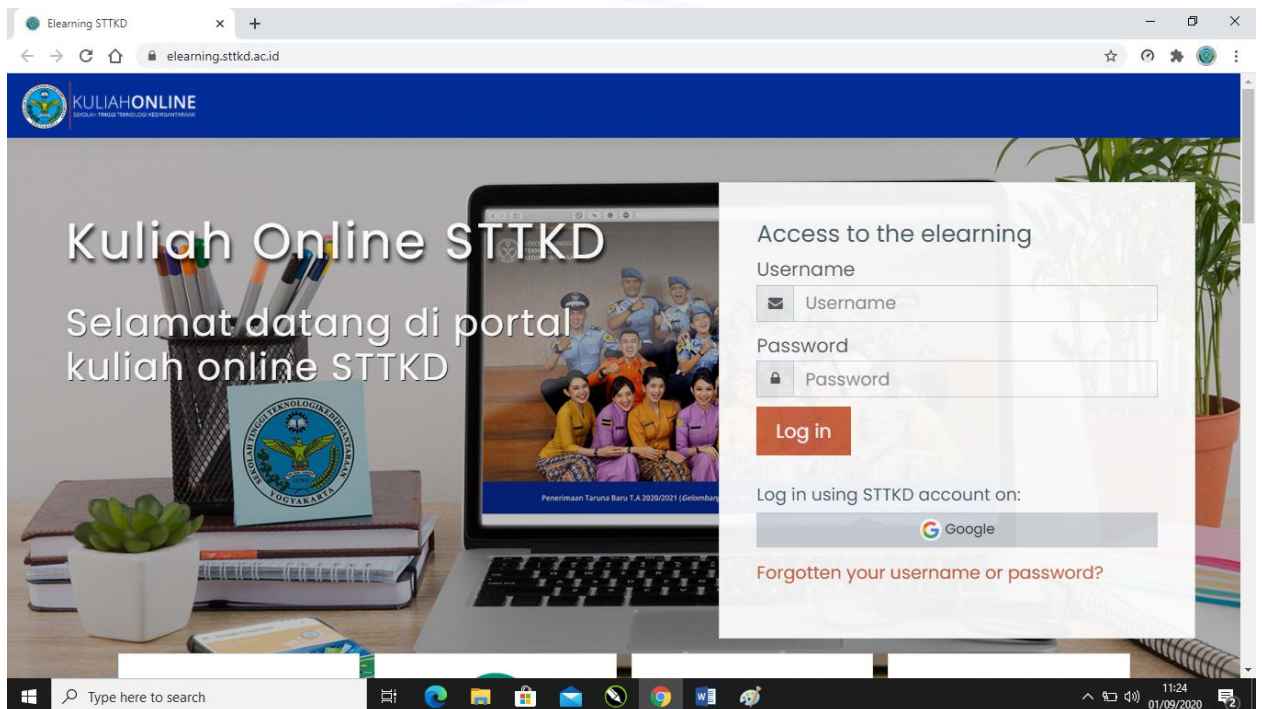

PETUNJUK PENGGUNAAN AKUN E-LEARNING STTKD (DAFTAR DAN LOGIN).

I. DAFTAR AKUN ELEARNING

Untuk menggunakan sistem elearning STTKD pengguna harus login terlebih dahulu dengan cara mengakses elearning.sttkd.ac.id pada web browser (firefox, chrome, opera, dll.).

1. Buka <https://elearning.sttkd.ac.id/>