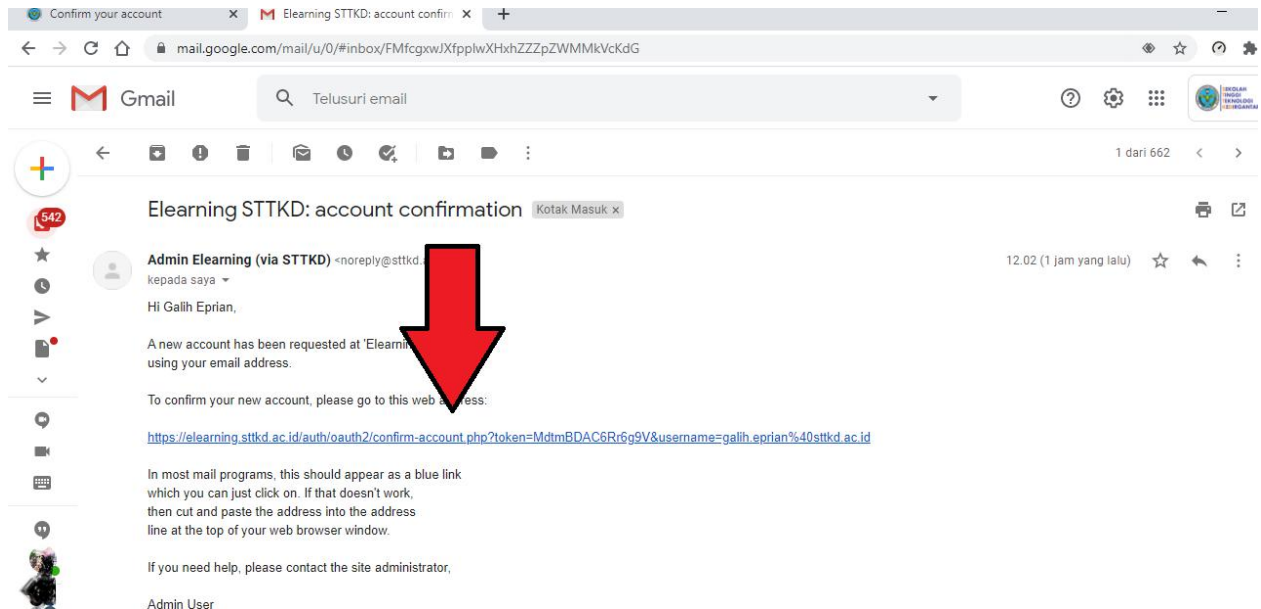

1. Klik link konfirmasi pada isi e-mail (link ini akan mengarahkan ke halaman portal **elearning STTKD**).